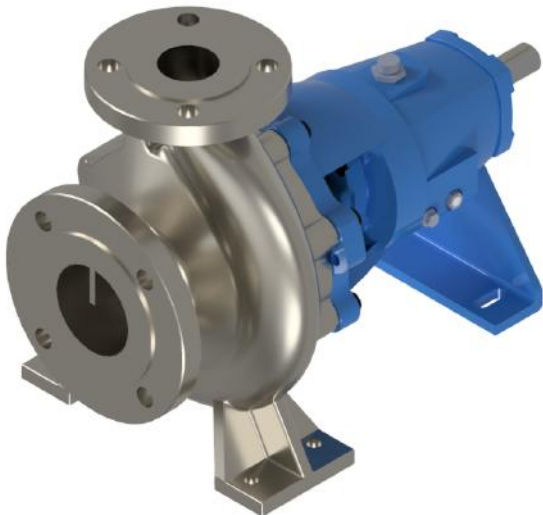

Product Catalog

Centrifugal Process Pump Type "CPC" & "CPCM"

**WEL-TECH
EQUIPMENTS PVT LTD**

Centrifugal Process Pumps